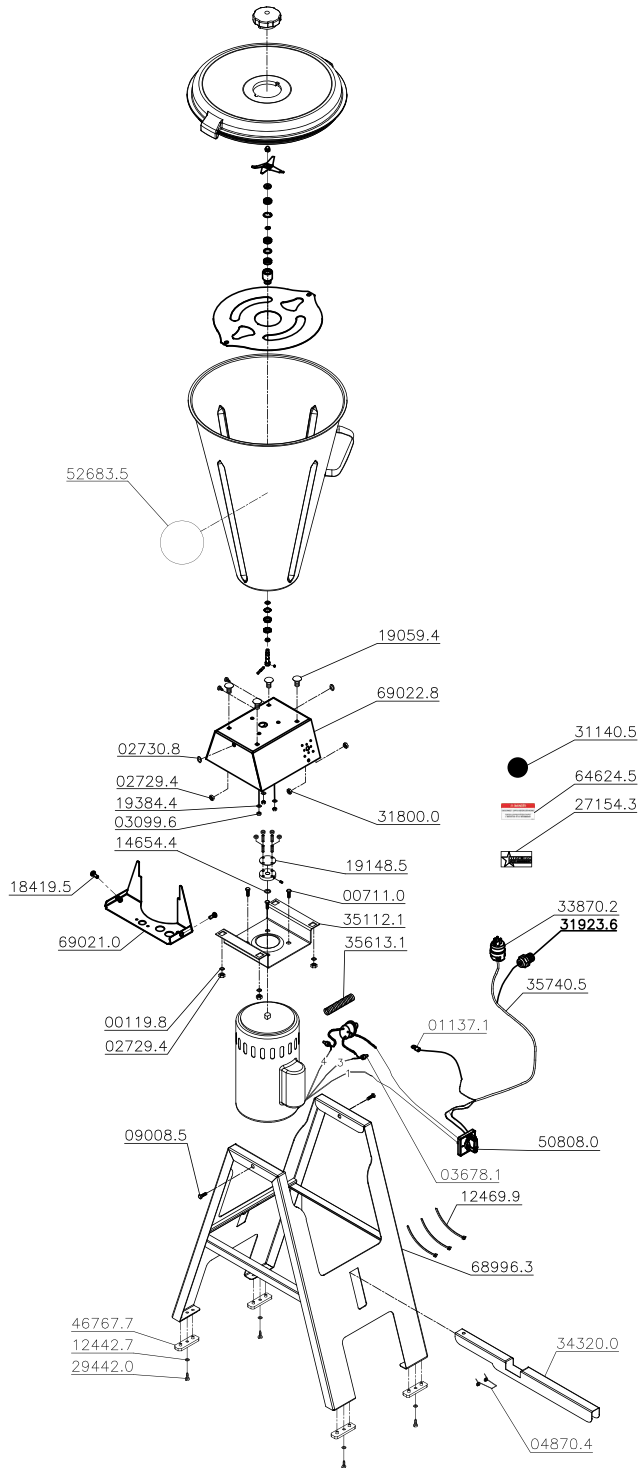

Parts Breakdown

Model **BL-BR-0015** 37969

Parts Breakdown

Model BL-BR-0015 37969

| Item No. | Description | Position | Item No. | Description | Position | Item No. | Description | Position |
|----------|---|----------|----------|--|----------|----------|--|----------|
| 30234 | Washer L 1/4x1 6 ZB for 37969 | 00100.7 | 38316 | Cover for 37969 | 17456.4 | 79065 | CB. Ground 1.5mm 2x420mm for 37969 | 48415.6 |
| 30258 | Washer L 5/16 ZB for 37969 | 00119.8 | AE674 | PFS M6x16 DIN 7985 Stainless for 37969 | 18419.5 | 45648 | Rotating Disconnect Key Switch New Style for 37969 | 50808.0 |
| 38217 | Elastic Pin 6x22 for 37969 | 00212.7 | AC016 | Aluminum PCAACAB.M10x1.25RE for 37969 | 19058.6 | AE680 | O Ring 27,6x25x1,3mm for 37969 | 51477.2 |
| 38271 | Electrical Cable Protection for 37969 | 00355.7 | 27709 | Screw M8x16 DIN 933 ZB for 37969 | 19059.4 | AE681 | ETIQ.E / I Cup MB 145mm 15 for 37969 | 52683.5 |
| 30324 | Six Sided Screw UNC 3/8x7/8 RTZB for 37969 | 00711.0 | 79041 | Baffle for 37969 | 19148.5 | AE682 | Rolam.6001 DDU NSK/TK Di.12xDe.28xL.8 for 37969 | 55370.0 |
| AE670 | Term. Eyelet for 37969 | 01137.1 | 38341 | Washer 1/4x5/8x1,2mm Stainless Steel for 37969 | 19384.4 | AE683 | Central Bearing for 37969 | 56759.0 |
| AE671 | PFS M5x10 DIN 7985 ZB for 37969 | 01639.0 | 38087 | Washer L.A5.3 DIN 125 Inox for 37969 | 20194.4 | AE684 | Distancing Washer for 37969 | 56769.8 |
| 30350 | Nylon Cover CN-4472 for 37969 | 02031.1 | 38313 | Seal V'Ring 16,5x10,5x5,5 for 37969 | 20378.5 | AE685 | PCA Sex Low M24x1,5 Stainless Steel for 37969 | 57018.4 |
| 38557 | Screw Nut DIN 934 ZB for 37969 | 02729.4 | 27720 | Omcan Logo (Machines) for 37969 | 27154.3 | AE686 | Complete Cutting Unit for 37969 | 57032.0 |
| 27693 | Washer L.A8,4 ZB for 37969 | 02730.8 | 38302 | PFS Auto BROOC 4,2x13 ZB for 37969 | 29442.0 | AE687 | Central Axle for 37969 | 57033.8 |
| 38180 | Screw Nut M6 DIN 934 ZB for 37969 | 03099.6 | AE675 | Retainer Di.12xDe.28xL.7 for 37969 | 29585.0 | AE688 | Full Cup for 37969 | 57038.9 |
| 27695 | Allen Screw M6x8 for 37969 | 03188.7 | AE676 | Ring 28x1,2 DIN 472 FOSF. for 37969 | 29966.9 | AE689 | Distancer for 37969 | 57078.8 |
| 27696 | Nylon Cover CN 4478 for 37969 | 03678.1 | AE677 | Key with PROT.30223 M2FT2FE3V / 19 for 37969 | 30565.0 | AE690 | Guide Pin 6x50 DIN 7 M6 with Down for 37969 | 57107.5 |
| 24023 | Spring Rocker for 37969 | 04870.4 | 67038 | Grounded Wire Label for 37969 | 31140.5 | AE691 | Complete Cup for 37969 | 58929.2 |
| 38220 | Distanc. Washer for 37969 | 05041.5 | 67039 | Nut M4 DIN 985 Stainless Steel for 37969 | 31800.0 | AE692 | CS Tilting Support for 37969 | 62101.3 |
| 38297 | PFS M8x40 DIN 933 ZB for 37969 | 09008.5 | 27726 | Cord Holder PG13.5 LC+P/9 for 37969 | 31923.6 | AE693 | Scraper Ring for 37969 | 64005.0 |
| 38482 | Screw M5x10 DIN 84 INOX for 37969 | 09197.9 | AE678 | American Plug Cert.20A 115V (4A255) for 37969 | 33870.2 | AE694 | Backing Ring for 37969 | 64061.1 |
| 38296 | Washer L A10,5 ZB for 37969 | 09338.6 | 38299 | Pedal (Grey) for 37969 | 34320.0 | AE695 | MB Less Overhead for 37969 | 64353.0 |
| AE672 | Earring Ring 12x1 DIN 471 for 37969 | 12344.7 | 79052 | CS Easel Gray for 37969 | 35111.3 | AE696 | Cover 15 (FE006-111) for 37969 | 64358.0 |
| 16419 | Washer L.A6 4 125 INOX for 37969 | 12442.7 | 38288 | Motor Support (Grey) for 37969 | 35112.1 | AE697 | CS Tilting Support (Gray) for 37969 | 64623.7 |
| 38281 | Screw Nut M6 DIN934 INOX for 37969 | 12448.6 | 38289 | Plastic Conduit for 37969 | 35613.1 | AE698 | Danger I / F for 37969 | 64624.5 |
| 30045 | Bracer K22-LM (T-80I) for 37969 | 12469.9 | AE679 | CB.3x3,3mm2 SJx2m Certif. for 37969 | 35740.5 | AE699 | Protection Plate for 37969 | 64686.5 |
| 38208 | Wire Passer Molde 0922231 for 37969 | 13737.5 | 79055 | Sleeve for 37969 | 39691.5 | AE700 | Motor 1,5CV 60Hz W (14547104) for 37969 | 64699.7 |
| 67029 | Screw M6x10 DIN 933 Stainless Steel for 37969 | 13759.6 | 70157 | Cap Cover for 37969 | 40753.4 | AE701 | Cover + Large Cover for 37969 | 65171.0 |
| 38274 | V'Ring 16 5x10 5x5 5 for 37969 | 14624.2 | 27845 | Blade for 37969 | 40830.1 | AC966 | Stand Grey for 37969 | 68996.3 |
| 38295 | Fiber Washer 20x13x0,7 for 37969 | 14654.4 | AC969 | Cup Safety Device for 37969 | 42563.0 | AE702 | CS Closing Cabinet for 37969 | 69021.0 |
| 38308 | Complete Clutch for 37969 | 15815.1 | AC970 | Cup 15 Liters for 37969 | 44727.7 | AE703 | CS Tilting Support (Gray) for 37969 | 69022.8 |
| AE673 | ARR.P.B6 DIN 127 Stainless for 37969 | 16733.9 | 38300 | Rectangular Foot (MOL 483753) for 37969 | 46767.7 | | | |