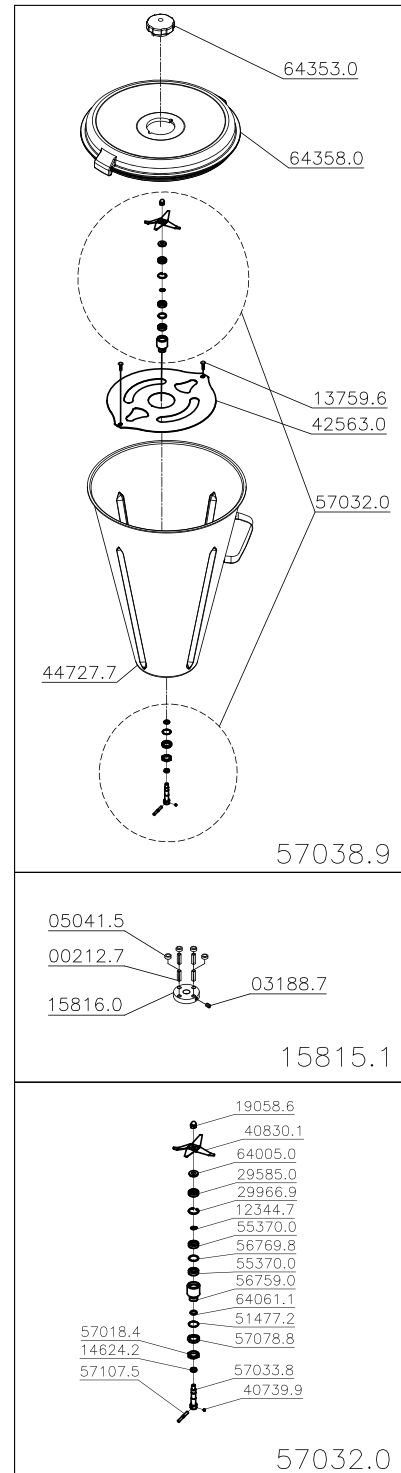

Parts Breakdown

Model **BL-BR-0015** 37969

Parts Breakdown

Model BL-BR-0015 37969

| Item No. | Description | Position | Item No. | Description | Position | Item No. | Description | Position |
|----------|---|----------|----------|--|----------|----------|--|----------|
| 30234 | Washer L 1/4x1 6 ZB for 37969 | 00100.7 | 38316 | Cover for 37969 | 17456.4 | 79065 | CB. Ground 1.5mm 2x420mm for 37969 | 48415.6 |
| 30258 | Washer L 5/16 ZB for 37969 | 00119.8 | AE674 | PFS M6x16 DIN 7985 Stainless for 37969 | 18419.5 | 45648 | Rotating Disconnect Key Switch New Style for 37969 | 50808.0 |
| 38217 | Elastic Pin 6x22 for 37969 | 00212.7 | AC016 | Aluminum PCAACAB.M10x1.25RE for 37969 | 19058.6 | AE680 | O Ring 27,6x25x1,3mm for 37969 | 51477.2 |
| 38271 | Electrical Cable Protection for 37969 | 00355.7 | 27709 | Screw M8x16 DIN 933 ZB for 37969 | 19059.4 | AE681 | ETIQ.E / I Cup MB 145mm 15 for 37969 | 52683.5 |
| 30324 | Six Sided Screw UNC 3/8x7/8 RTZB for 37969 | 00711.0 | 79041 | Baffle for 37969 | 19148.5 | AE682 | Rolam.6001 DDU NSK/TK Di.12xDe.28xL.8 for 37969 | 55370.0 |
| AE670 | Term. Eyelet for 37969 | 01137.1 | 38341 | Washer 1/4x5/8x1,2mm Stainless Steel for 37969 | 19384.4 | AE683 | Central Bearing for 37969 | 56759.0 |
| AE671 | PFS M5x10 DIN 7985 ZB for 37969 | 01639.0 | 38087 | Washer L.A5.3 DIN 125 Inox for 37969 | 20194.4 | AE684 | Distancing Washer for 37969 | 56769.8 |
| 30350 | Nylon Cover CN-4472 for 37969 | 02031.1 | 38313 | Seal V'Ring 16,5x10,5x5,5 for 37969 | 20378.5 | AE685 | PCA Sex Low M24x1,5 Stainless Steel for 37969 | 57018.4 |
| 38557 | Screw Nut DIN 934 ZB for 37969 | 02729.4 | 27720 | Omcan Logo (Machines) for 37969 | 27154.3 | AE686 | Complete Cutting Unit for 37969 | 57032.0 |
| 27693 | Washer L.A8,4 ZB for 37969 | 02730.8 | 38302 | PFS Auto BROOC 4,2x13 ZB for 37969 | 29442.0 | AE687 | Central Axle for 37969 | 57033.8 |
| 38180 | Screw Nut M6 DIN 934 ZB for 37969 | 03099.6 | AE675 | Retainer Di.12xDe.28xL.7 for 37969 | 29585.0 | AE688 | Full Cup for 37969 | 57038.9 |
| 27695 | Allen Screw M6x8 for 37969 | 03188.7 | AE676 | Ring 28x1,2 DIN 472 FOSF. for 37969 | 29966.9 | AE689 | Distancer for 37969 | 57078.8 |
| 27696 | Nylon Cover CN 4478 for 37969 | 03678.1 | AE677 | Key with PROT.30223 M2FT2FE3V / 19 for 37969 | 30565.0 | AE690 | Guide Pin 6x50 DIN 7 M6 with Down for 37969 | 57107.5 |
| 24023 | Spring Rocker for 37969 | 04870.4 | 67038 | Grounded Wire Label for 37969 | 31140.5 | AE691 | Complete Cup for 37969 | 58929.2 |
| 38220 | Distanc. Washer for 37969 | 05041.5 | 67039 | Nut M4 DIN 985 Stainless Steel for 37969 | 31800.0 | AE692 | CS Tilting Support for 37969 | 62101.3 |
| 38297 | PFS M8x40 DIN 933 ZB for 37969 | 09008.5 | 27726 | Cord Holder PG13.5 LC+P/9 for 37969 | 31923.6 | AE693 | Scraper Ring for 37969 | 64005.0 |
| 38482 | Screw M5x10 DIN 84 INOX for 37969 | 09197.9 | AE678 | American Plug Cert.20A 115V (4A255) for 37969 | 33870.2 | AE694 | Backing Ring for 37969 | 64061.1 |
| 38296 | Washer L A10,5 ZB for 37969 | 09338.6 | 38299 | Pedal (Grey) for 37969 | 34320.0 | AE695 | MB Less Overhead for 37969 | 64353.0 |
| AE672 | Earring Ring 12x1 DIN 471 for 37969 | 12344.7 | 79052 | CS Easel Gray for 37969 | 35111.3 | AE696 | Cover 15 (FE006-111) for 37969 | 64358.0 |
| 16419 | Washer L.A6 4 125 INOX for 37969 | 12442.7 | 38288 | Motor Support (Grey) for 37969 | 35112.1 | AE697 | CS Tilting Support (Gray) for 37969 | 64623.7 |
| 38281 | Screw Nut M6 DIN934 INOX for 37969 | 12448.6 | 38289 | Plastic Conduit for 37969 | 35613.1 | AE698 | Danger I / F for 37969 | 64624.5 |
| 30045 | Bracer K22-LM (T-80I) for 37969 | 12469.9 | AE679 | CB.3x3,3mm2 SJx2m Certif. for 37969 | 35740.5 | AE699 | Protection Plate for 37969 | 64686.5 |
| 38208 | Wire Passer Molde 0922231 for 37969 | 13737.5 | 79055 | Sleeve for 37969 | 39691.5 | AE700 | Motor 1,5CV 60Hz W (14547104) for 37969 | 64699.7 |
| 67029 | Screw M6x10 DIN 933 Stainless Steel for 37969 | 13759.6 | 70157 | Cap Cover for 37969 | 40753.4 | AE701 | Cover + Large Cover for 37969 | 65171.0 |
| 38274 | V'Ring 16 5x10 5x5 5 for 37969 | 14624.2 | 27845 | Blade for 37969 | 40830.1 | AC966 | Stand Grey for 37969 | 68996.3 |
| 38295 | Fiber Washer 20x13x0,7 for 37969 | 14654.4 | AC969 | Cup Safety Device for 37969 | 42563.0 | AE702 | CS Closing Cabinet for 37969 | 69021.0 |
| 38308 | Complete Clutch for 37969 | 15815.1 | AC970 | Cup 15 Liters for 37969 | 44727.7 | AE703 | CS Tilting Support (Gray) for 37969 | 69022.8 |
| AE673 | ARR.P.B6 DIN 127 Stainless for 37969 | 16733.9 | 38300 | Rectangular Foot (MOL 483753) for 37969 | 46767.7 | | | |